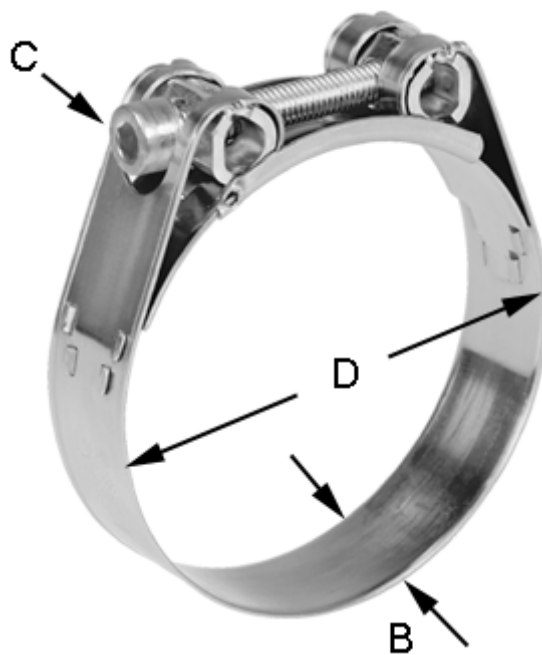

Article number: 025917255101

Description: Heavy Duty Clamp GBS M 101/25 W5 ISK STC

Measures

C (screw type) = ISK
Diameter D = 97-104
Width B = 25